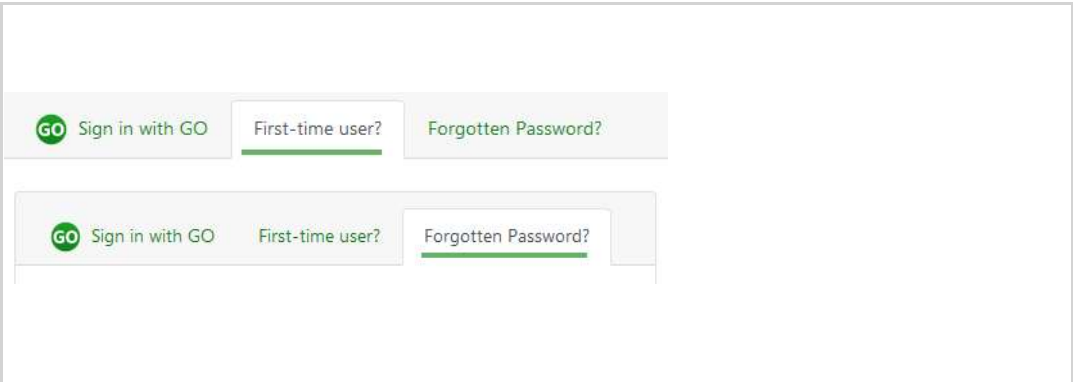

# Logging into the GO 4 Schools website - as a Parent or Student

Modified on: Tue, 9 May, 2023 at 1:42 PM

	<p>Access the GO 4 Schools website at <a href="http://www.go4schools.com">www.go4schools.com</a> (<a href="http://www.go4schools.com">http://www.go4schools.com</a>) and hover over the <b>Login menu</b> to see a list of Portals in GO.</p> <ul style="list-style-type: none"><li>• If you are a student, choose <b>Student</b>.</li><li>• If you are a parent, choose <b>Parent</b>.</li></ul>
	<p>Use either Google or Microsoft Sign-in methods to verify your identity and log into GO 4 Schools.</p> <p><i>Please ask your school if these methods are not enabled for you.</i></p>
	<p>Using the Login form, submit your email address and password.</p> <p>If you are a parent, GO 4 Schools has synced your email from the school (if you've chosen to share it).</p> <p>If you are a student, the school has shared your email with you.</p> <ul style="list-style-type: none"><li>• If you have not logged in before, choose <b>First-time user</b>.</li><li>• If you have forgotten your password and need to reset it, choose <b>Forgotten your Password</b>.</li></ul>